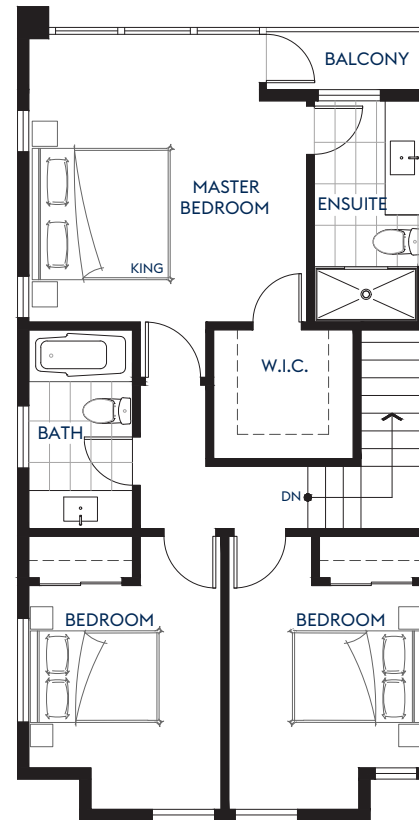

C3a

Parc Portofino

RIVERFRONT CITYHOMES

3 BEDROOM
2.5 BATH

LIVING
1,394 SQFT

EXTERIOR
178 SQFT

TOTAL
1,572 SQFT

FIRST

SECOND