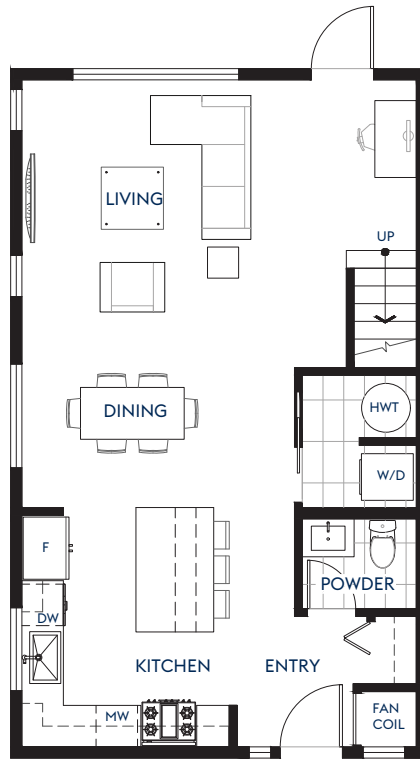

C3a

Parc Portofino

RIVERFRONT CITYHOMES

3 BEDROOM
2.5 BATH

LIVING
1,394 SQFT

EXTERIOR
178 SQFT

TOTAL
1,572 SQFT

FIRST

SECOND