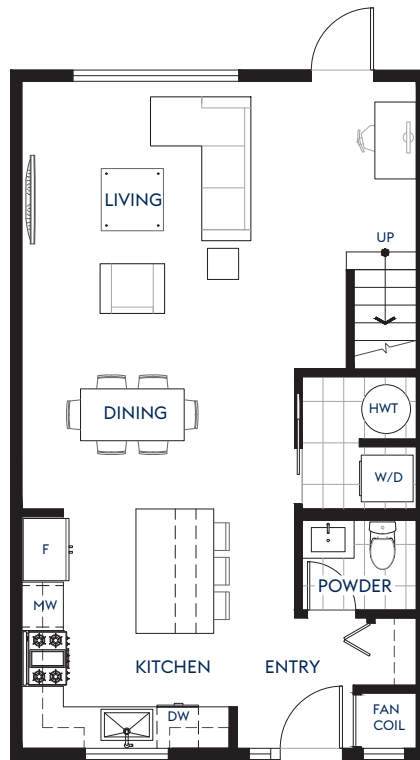

Parc Portofino

RIVERFRONT CITYHOMES

3 BEDROOM
2.5 BATH

LIVING
1,394 SQFT

EXTERIOR
134 - 140 SQFT

TOTAL
1,528 - 1,534 SQFT

FIRST

SECOND