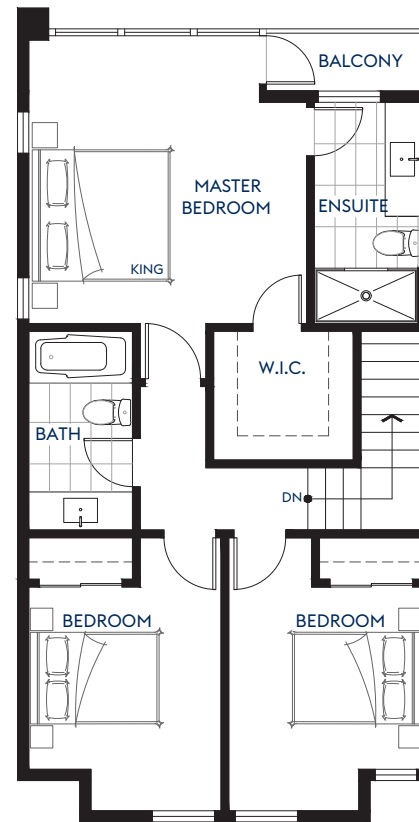

Parc Portofino

RIVERFRONT CITYHOMES

3 BEDROOM
2.5 BATH

LIVING
1,394 SQFT

EXTERIOR
134 - 140 SQFT

TOTAL
1,528 - 1,534 SQFT

FIRST

SECOND