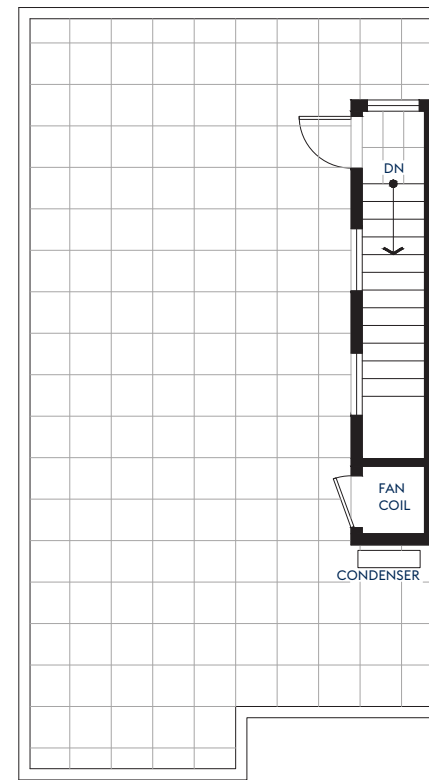

D3b

Parc Portofino

RIVERFRONT CITYHOMES

3 BEDROOM
2.5 BATH

LIVING
1,514 SQFT

EXTERIOR
611 SQFT

TOTAL
2,125 SQFT

THIRD

FOURTH

ROOF