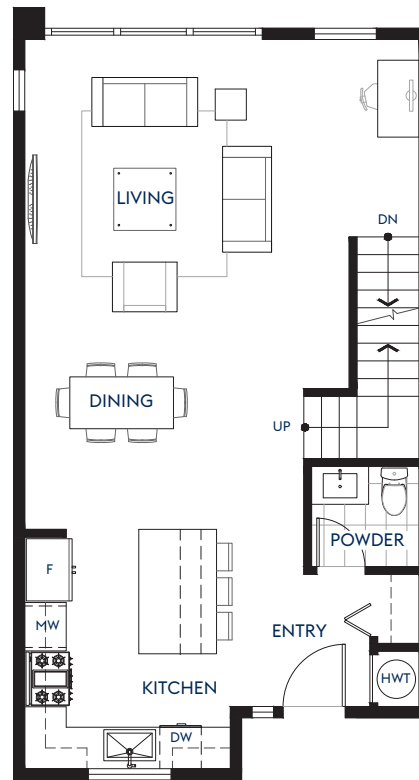

D3b

Parc Portofino

RIVERFRONT CITYHOMES

3 BEDROOM
2.5 BATH

LIVING
1,514 SQFT

EXTERIOR
611 SQFT

TOTAL
2,125 SQFT

THIRD

FOURTH

ROOF