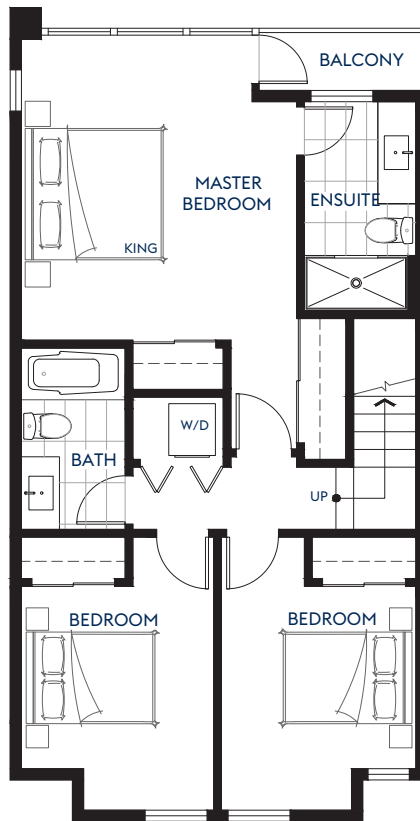

D3b

Parc Portofino

RIVERFRONT CITYHOMES

3 BEDROOM
2.5 BATH

LIVING
1,514 SQFT

EXTERIOR
611 SQFT

TOTAL
2,125 SQFT

THIRD

FOURTH

ROOF