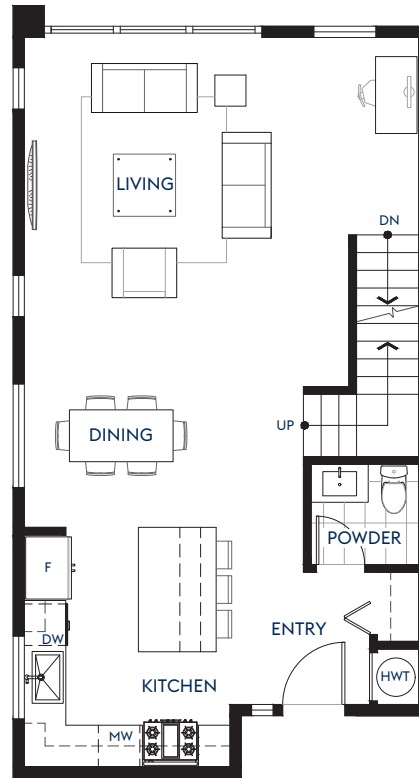

D4

Parc Portofino

RIVERFRONT CITYHOMES

3 BEDROOM
2.5 BATH

LIVING
1,486 SQFT

EXTERIOR
611 SQFT

TOTAL
2,097 SQFT

THIRD

FOURTH

ROOF