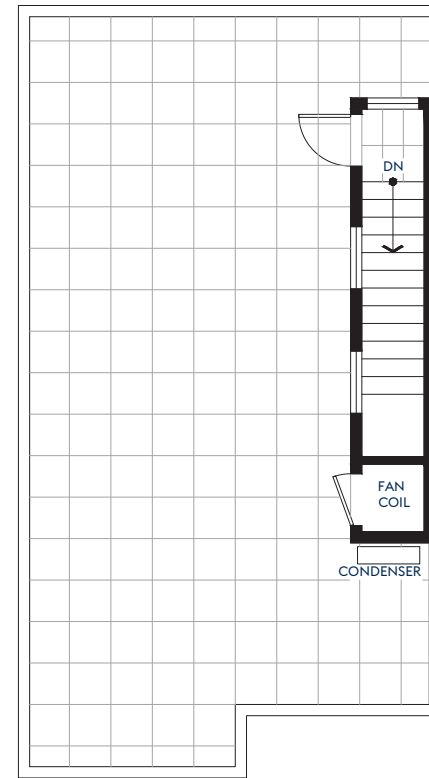

D4

Parc Portofino

RIVERFRONT CITYHOMES

3 BEDROOM
2.5 BATH

LIVING
1,486 SQFT

EXTERIOR
611 SQFT

TOTAL
2,097 SQFT

THIRD

FOURTH

ROOF