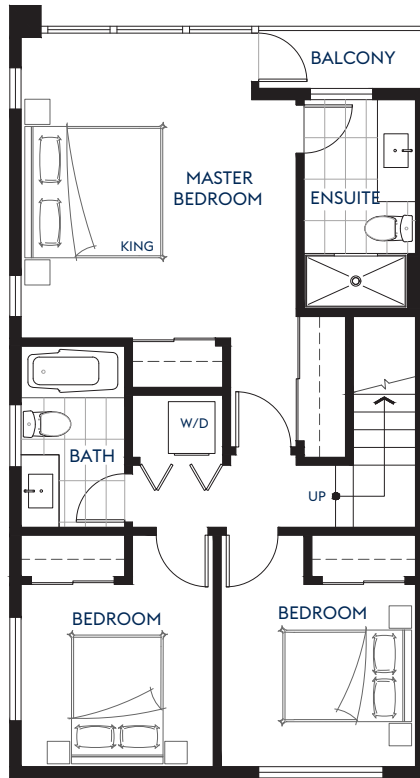

D4

Parc Portofino

RIVERFRONT CITYHOMES

3 BEDROOM
2.5 BATH

LIVING
1,486 SQFT

EXTERIOR
611 SQFT

TOTAL
2,097 SQFT

THIRD

FOURTH

ROOF