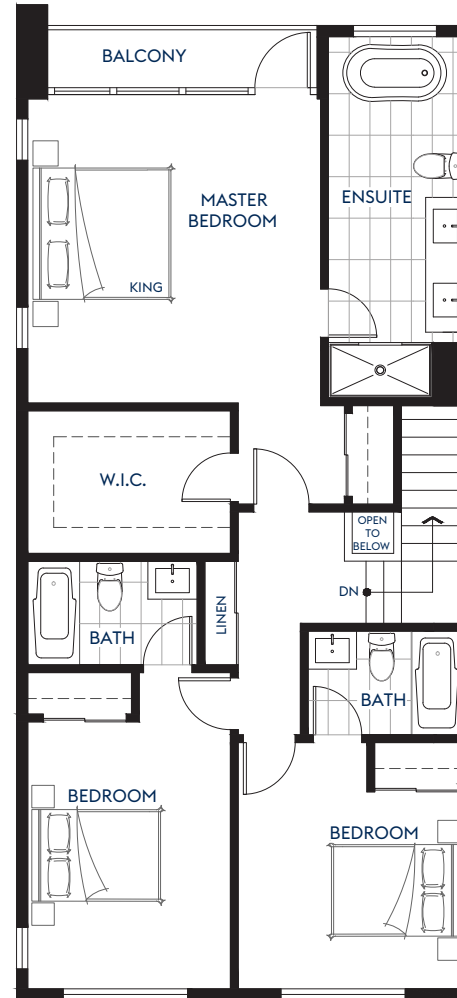

G2

Parc Portofino

RIVERFRONT CITYHOMES

3 BEDROOM + DEN
3.5 BATH

LIVING
1,958 SQFT

EXTERIOR
217 SQFT

TOTAL
2,175 SQFT

FIRST

SECOND