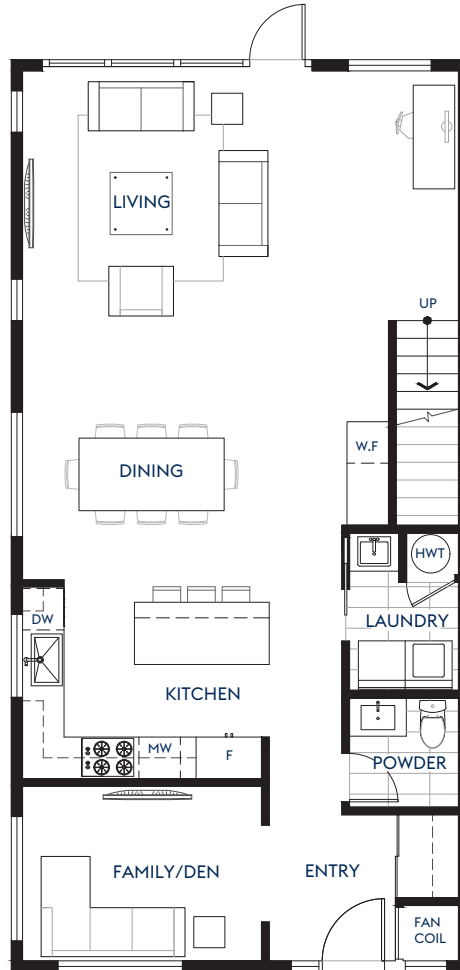

G2

Parc Portofino

RIVERFRONT CITYHOMES

3 BEDROOM + DEN
3.5 BATH

LIVING
1,958 SQFT

EXTERIOR
217 SQFT

TOTAL
2,175 SQFT

FIRST

SECOND