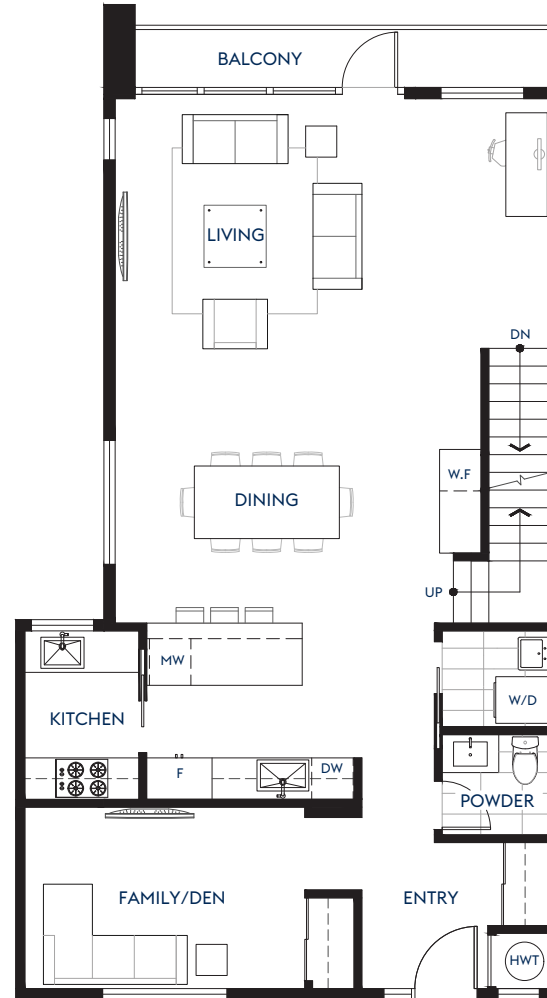

H2

Parc Portofino

RIVERFRONT CITYHOMES

3 BEDROOM + DEN
3.5 BATH

LIVING
2,123 SQFT

EXTERIOR
1,017 SQFT

TOTAL
3,140 SQFT

THIRD

FOURTH

ROOF