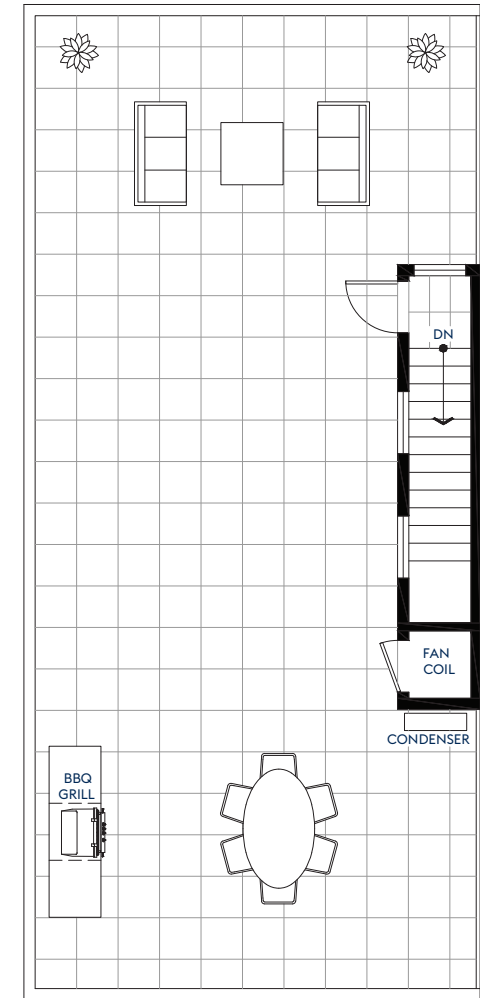

H2

Parc Portofino

RIVERFRONT CITYHOMES

3 BEDROOM + DEN
3.5 BATH

LIVING
2,123 SQFT

EXTERIOR
1,017 SQFT

TOTAL
3,140 SQFT

THIRD

FOURTH

ROOF