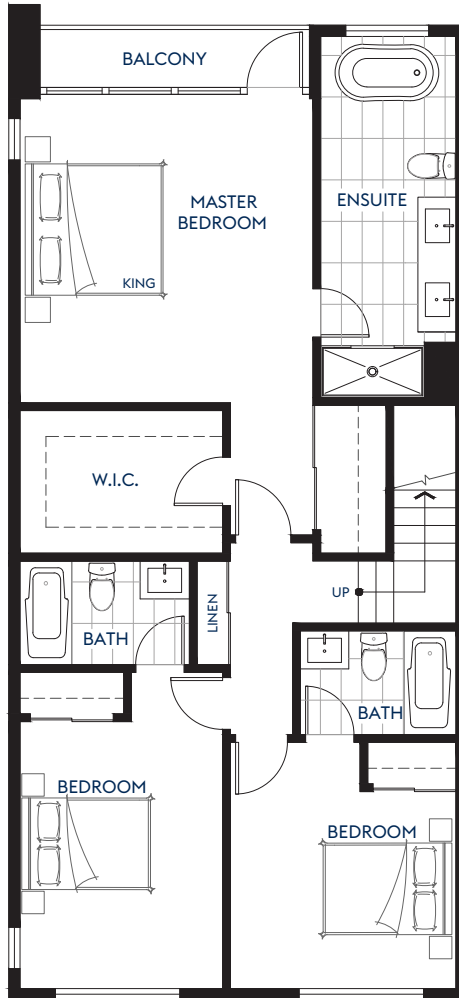

H2

Parc Portofino

RIVERFRONT CITYHOMES

3 BEDROOM + DEN
3.5 BATH

LIVING
2,123 SQFT

EXTERIOR
1,017 SQFT

TOTAL
3,140 SQFT

THIRD

FOURTH

ROOF