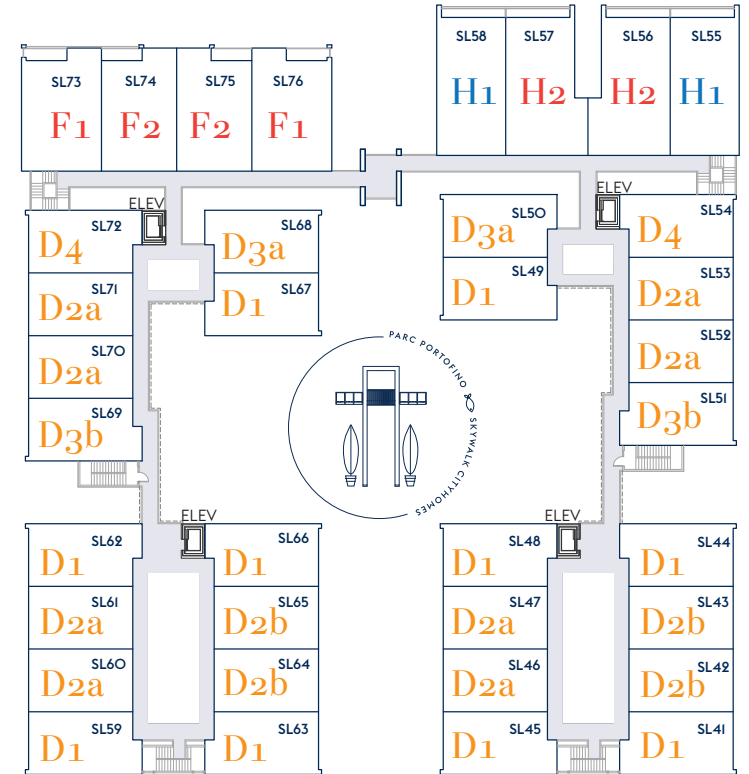

Parc Portofino

RIVERFRONT CITYHOMES

FLOORS 1 & 2

Fraser River Dyke

FLOORS 3 & 4

Fraser River Dyke

Site Plan

LEGEND

- 3 Bedroom
- 3 Bedroom + Den
- 4 Bedroom + Den

River Drive

River Drive