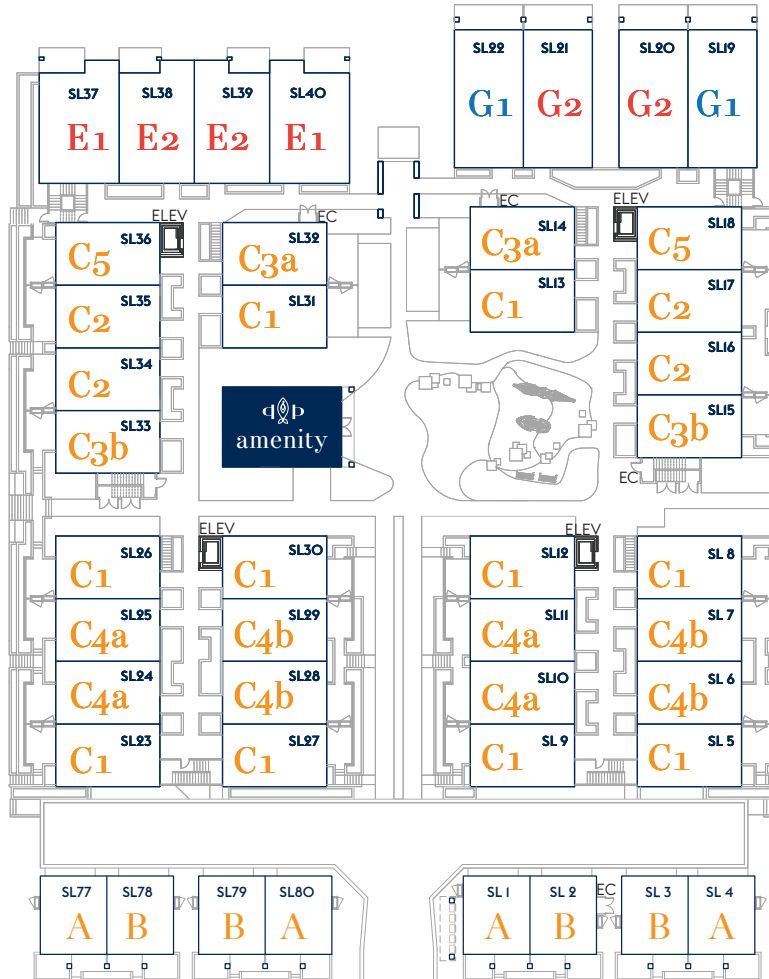

Parc Portofino

RIVERFRONT CITYHOMES

FLOORS 1 & 2

Fraser River Dyke

FLOORS 3 & 4

Fraser River Dyke

Site Plan

LEGEND

- 3 Bedroom
- 3 Bedroom + Den
- 4 Bedroom + Den

River Drive

River Drive